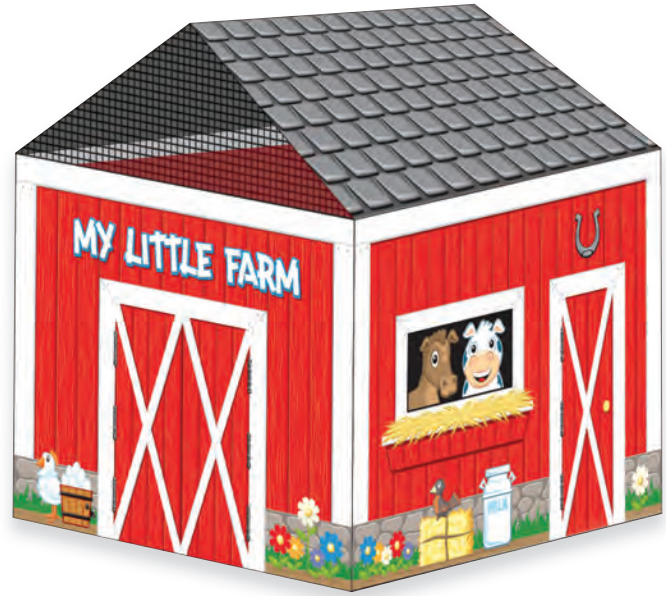

ITEM #39625

- This Fire House Tent is big enough for the whole Engine Company.
- Bright Red Brick, this tent is so durable it can be used indoors or outdoor.
- 70 Denier, 190T Polyester Taffeta w/ P.U. Coating.
- Flame Retardant Meets CPAI-84 & ASTM F963 Safety Standards.
- Excellent fun for developing cooperative play.
- Tent comes with "mesh" ventilation panels at the top for airflow on hot days as well as for easy viewing.
- One tunnel port comes with roll-up flap that secures with Velcro® tabs.
- Dual "Roll-Up" windows and 2 extra large "Roll-Up" fire doors to park your engine.
- Color coded fiberglass shock corded poles makes for easy assembly.
- Cleans easily with a damp cloth and MILD soap.
- Size: 58" x 48" x 58" high.
- Carry bag included.
- Each in color display box 23" x 23" x 4"
- Ctn. of 4
- UPC - 785319396258

where your imagination is limitless

My Little Farm House

Cows, chickens, horses and pigs are all waiting for you to open the farm

ITEM #39645

- This giant PlayHouse has roll up barn doors, see through window and a tunnel hole for secret access.
- Bring all of your favorite farm hands and have a real adventure, inside or out.
- This easy to set-up tent is extra large and has bright colored graphics designed to help stimulate a child's imagination.
- 70 Denier, 190T Polyester Taffeta w/ P.U. Coating.
- Flame Retardant Meets CPAI-84 & ASTM F963 Safety Standards.
- Color coded fiberglass shock corded poles makes for easy assembly.
- Two roll-up zippered doors.
- Tunnel port comes with roll-up flap that secures with Velcro® tabs.
- Comes complete with it's own carry bag and can be easily maintained by cleaning it with warm water and MILD soap.
- Size: Tent – 50" x 40" x 50" high.
- Each in color display box 23" x 23" x 4"
- Ctn. of 4
- UPC - 785319396456