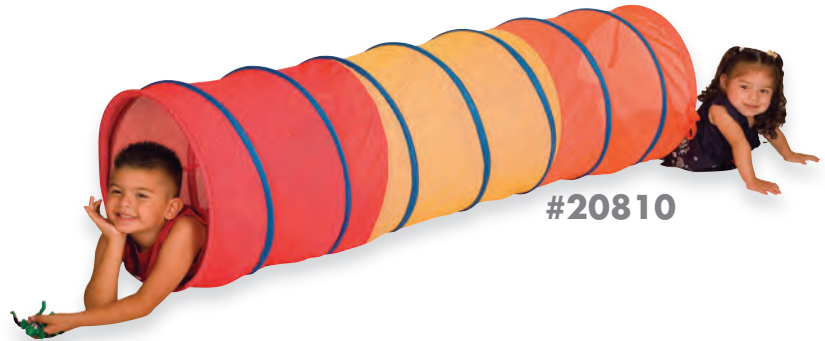

Institutional

www.pacificplaytents.com

Institutional See Thru Multi Color 6' Tunnel

ITEM #20810 ITEM #20812

- The Pacific Play Tents Institutional 6' Tunnel excellent fun for developing cooperative play.
- Great for muscle development.
- Stimulate the imagination for creative playtime.
- Heavy Duty No See Um Mesh with Padded Interior.
- Flame Retardant Meets CPAI-84 & ASTM F963 Safety Standards.
- Interior Padding Added for Safety and Comfort.
- Wipes clean with a damp cloth.
- Individual Packing for Order: Plain box 20" x 20" x 3"

- #20810 Red/Yellow/Orange Mesh
- UPC -785319208100

- #20812 Blue/Yellow/Purple Mesh
- UPC - 785319208124

#20810

#20812

May be used with most PPT Play Tents.

Institutional "I See U" 9' Tunnel

ITEM #20408

- The Pacific Play Tents Institutional 9' Tunnel excellent fun for developing cooperative play.
- Great for muscle development.
- Stimulate the imagination for creative playtime.
- Made of durable polyester Dacron 600x300 weave with 600mm PU coating.
- Tunnel is 1/2 Heavy Duty No See Um Mesh.
- Flame Retardant Meets CPAI-84 & ASTM F963 Safety Standards.
- Interior Padding Added for Safety and Comfort
- Wipes clean with a damp cloth.
- Individual Packing for Order: Plain box 24.5" x 24.5" x 4"
- Ctn. of 6
- UPC - 785319204089 - Dark Green

where your imagination is limitless

Institutional 6', 9' & 15' Tunnels

- The Pacific Play Tents Institutional 6', 9', and 15' Tunnels excellent fun for developing cooperative play.
- Great for muscle development.
- Stimulate the imagination for creative playtime.
- Flame Retardant Meets CPAI-84 & ASTM F963 Safety Standards.
- Interior Padding Added for Safety and Comfort.
- Wipes clean with a damp cloth.
- Sturdy spring steel construction.
- Collapses down for easy storage.