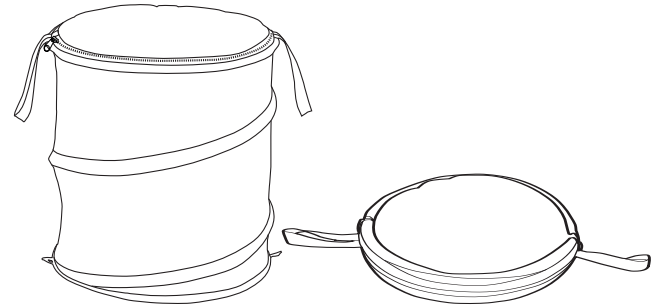

PACIFIC PLAY TENTS, INC.

Toy N' Ball Tote

Item #17000

Thank you for purchasing the "Toy N' Ball Tote". We at PPT are confident that our product will provide you and your children with endless hours of creative fun and enjoyment year-round.

Made with flame resistant fabric which meets CPAI-84 specifications, it is NOT FIRE PROOF. The fabric will burn if left in continuous contact with any flame source. Content - Shell: 100% Polyester

Cette tente est fabriquée d'un tissu résistant au feu, mais qui n'est pas ininflammable. Ce tissu brûlera s'il est laissé en continu avec source d'inflammation. Contenu - Extérieur: 100% Polyester

1. Unzip the top cover all the way around.
2. Undo the three barrel ties located on the inside of the Tote.
  Use Caution or the Tote will "Pop-Up" when untied.
3. To close - collapse the Tote with your hands and secure with the 3 barrel ties into the loops located inside of the Tote.
4. Zip closed the top until the next time you use it.
5. Clean with damp cloth and mild dish soap if necessary.

Air dry ONLY. Never put into clothes dryer.

WARNING: Use care when opening as it is spring wire and will pop open quickly.

PACIFIC PLAY TENTS, INC. Los Angeles, CA 90023

FOR QUESTIONS CALL CUSTOMER SERVICE: Toll Free (877) 722 - 0083

For Age 3 and Up